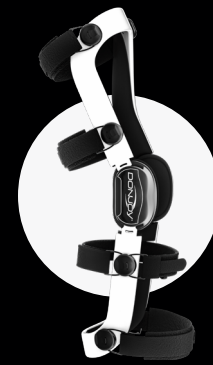

No other brace fits exactly like your Defiance—or looks like it. Defiance braces are available in more than 30 custom colors and designs, so your brace is personalized inside and out. Solid neutrals, mattes or metallics, vibrant glossy colors or fierce patterns—it's your call.

Choose the world's leading custom knee brace, and make it your own.

Black Gloss

Black Matte

Metallic Black Gloss

Metallic Gunmetal Gloss

Metallic Silver Gloss

Smoke Matte

White Gloss